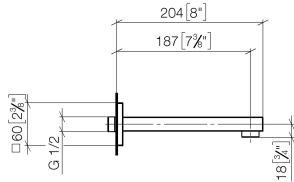

## SYMETRICS Wall-mounted basin spout without pop-up waste - Platinum

---

13 800 980

- 185mm projection
- fixed spout
- circular, air-enriched flow
- hole diameter 37 mm
- rosette 60 x 60 mm
- 1/2" connection
- plug-link mounting
- max. flow 7 l/min
- lead-free
- WRAS 1904065

### Recommended miscellaneous

---

**Concealed wall elbow -**

35 085 970 90

- max. recess depth 163 mm
- min. recess depth 90 mm

## SYMETRICS Wall-mounted basin spout without pop-up waste - Platinum

---

13 800 980

mm [inches]