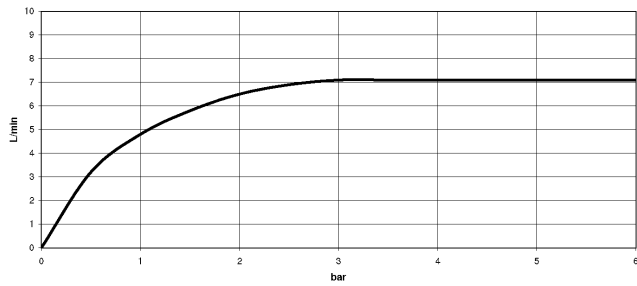

### Recommended miscellaneous

---

**Concealed wall elbow -**

35 085 970 90

- max. recess depth 163 mm
- min. recess depth 90 mm

## SYMETRICS Wall-mounted basin spout without pop-up waste - Platinum

---

13 800 980

mm [inches]

### Flow rate chart

---