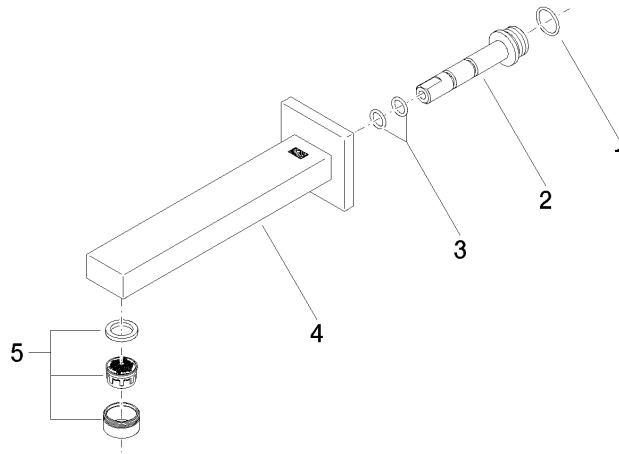

## SYMETRICS Wall-mounted basin spout without pop-up waste - Platinum

---

13 800 980

mm [inches]

### Certificates

---

LGA\_18592.

WRAS\_1904065.

**SYMETRICS Wall-mounted basin spout without pop-up waste - Platinum**

13 800 980

**Spare parts list**

No.	Item Number	Name	Quantity used	Delivery time
1	09 14 10 053 90	seal	1	2
2	09 24 04 135 90	nipple	1	2
3	09 14 10 008 90	seal	2	2
4	90 11 68 004 00-08	spout	1	40
5	90 23 01 029 02-08	aerator	1	40